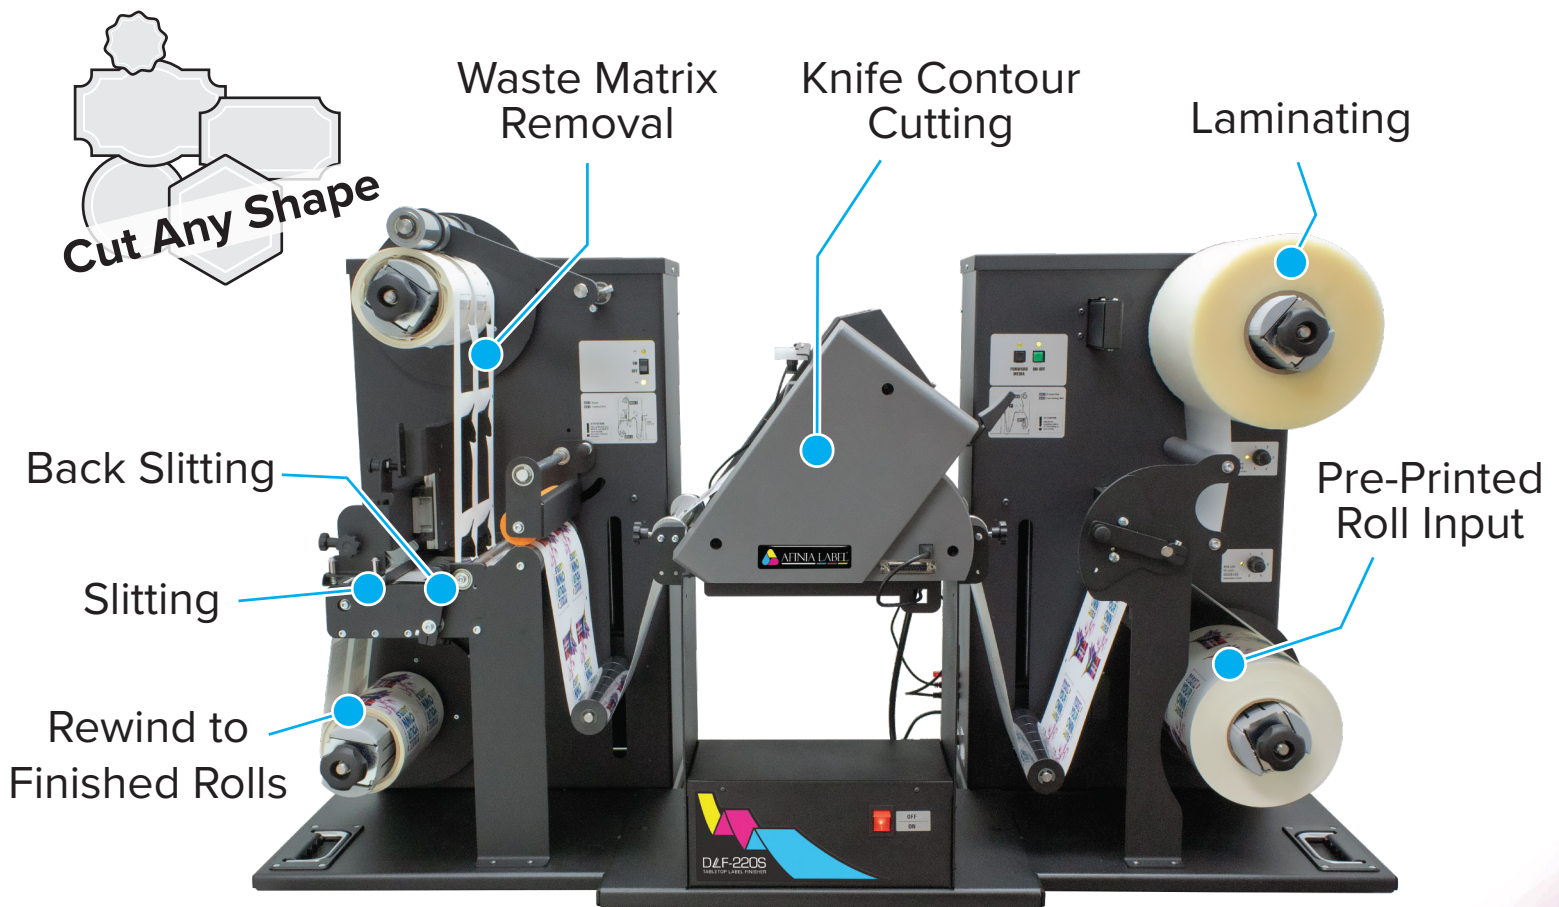

Tabletop Digital Label Finishers

Cut any shape digitally, without the use of dies

The DLF-140S (max 140mm width) and DLF-220S (max 220mm width) are small-footprint versions of our full-size label finishers, designed for tabletop use.

Ultra-precise cutting abilities easily produce beautiful full-bleed labels without a need for costly dies. A digital cut file guides the DLF's plotter as it converts uncut, continuous-printed media into fully-finished labels.

DLF-140S
DLF-220S

Pictured: DLF-220S

afinialabel.com

US Office
sales@afinialabel.com
 +1 888.215.3966

UK Office
sales@afinia.co.uk
 +44 (0) 845.250.7949

PLOTTER SPECIFICATIONS

Data interface	USB 2.0
Linear cut speed	Dependent on graphic
Programmable cutting force	20 gf - 300 gf in 31 steps (Max 300 gf)
Test cut function	Yes
Cut to registration	Single point registration black mark (4 mm (0.16") square)
Cut ability	Both printed and unprinted media
Interface & Software	DLF Software (Windows OS) cutter management tool.
Power requirements	100-240 VAC, 240 watts

OTHER SPECIFICATIONS

	DLF-140S	DLF-220S		DLF-140S	DLF-220S
Input / Output max. roll diameter	200 mm (7.87")	200 mm (7.87")	Dimensions	L = 130 cm (51.18") H = 65 cm (25.60") W = 75 cm (29.53")	L = 130 cm (51.18") H = 65 cm (25.60") W = 90 cm (35.43")
Min. media width	110 mm (4.33")	110 mm (4.33")		Weight (estimated)	180 kg (396 lb)
Max. media width	140 mm (5.51")	225 mm (8.86")	Roll core size	76 mm (3")	
Max. cutting width	122 mm (4.80")	200 mm (7.87")	Maximum media thickness	0.25 mm (10 mil)	
Min. / Max. label length	10 mm (0.39") / 300 mm (11.8")		Max. cut speed	600 mm/s (24 in/s) in all directions	
Min. slitting width	19 mm (0.75")		Warranty	One year parts and labor. Usage limitation may apply	
# of slitting blades	up to 6	up to 8			