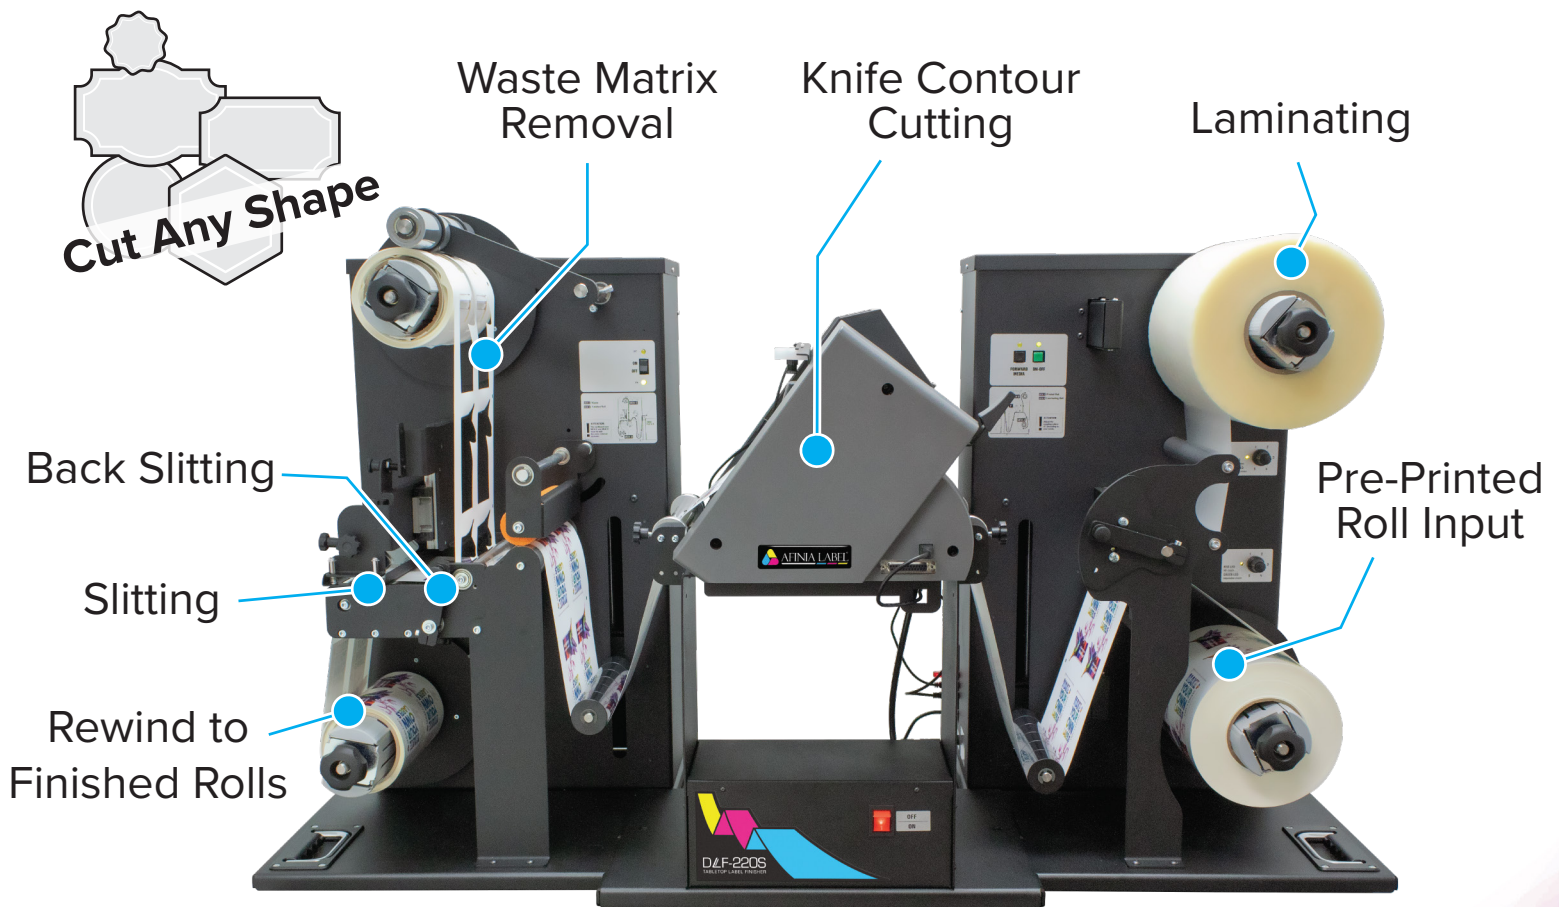

Tabletop Digital Label Finishers

Cut any shape digitally, without the use of dies

The DLF-140S (max 140mm width) and DLF-220S (max 220mm width) are small-footprint versions of our full-size label finishers, designed for tabletop use.

Ultra-precise cutting abilities easily produce beautiful full-bleed labels without a need for costly dies. A digital cut file guides the DLF's plotter as it converts uncut, continuous-printed media into fully-finished labels.

DLF-140S

DLF-220S

Pictured: DLF-220S

afinialabel.com

US Office
sales@afinialabel.com
 +1 888.215.3966

UK Office
sales@afinia.co.uk
 +44 (0) 845.250.7949

PLOTTER SPECIFICATIONS

Data interface	USB 2.0
Linear cut speed	Dependent on graphic
Programmable cutting force	20 gf - 300 gf in 31 steps (Max 300 gf)
Test cut function	Yes
Cut to registration	Single point registration black mark (4 mm (0.16") square)
Cut ability	Both printed and unprinted media
Interface & Software	DLF Software (Windows OS) cutter management tool.
Power requirements	100-240 VAC, 240 watts

OTHER SPECIFICATIONS

	DLF-140S	DLF-220S		DLF-140S	DLF-220S
Input / Output max. roll diameter	200 mm (7.87")	200 mm (7.87")	Dimensions	L = 130 cm (51.18") H = 65 cm (25.60") W = 75 cm (29.53")	L = 130 cm (51.18") H = 65 cm (25.60") W = 90 cm (35.43")
Min. media width	110 mm (4.33")	110 mm (4.33")		Weight (estimated)	180 kg (396 lb)
Max. media width	140 mm (5.51")	225 mm (8.86")	Roll core size	76 mm (3")	
Max. cutting width	122 mm (4.80")	200 mm (7.87")	Maximum media thickness	0.25 mm (10 mil)	
Min. / Max. label length	10 mm (0.39") / 300 mm (11.8")		Max. cut speed	600 mm/s (24 in/s) in all directions	
Min. slitting width	19 mm (0.75")		Warranty	One year parts and labor. Usage limitation may apply	
# of slitting blades	up to 6	up to 8			